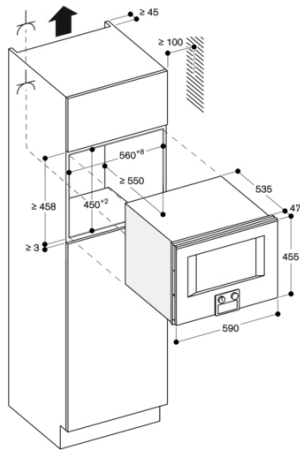

**Characteristics**  
**Type of micro-wave oven**  
 MW-Combi  
**Type of control**  
 Electronic  
**Color / Material Front**  
 Anthracite  
**Dimensions**  
**Cavity dimensions**  
 236.0 x 445.0 x 348.0  
**Approval certificates**  
 CE, E17D UKCA marking, Ukraine, VDE  
**Length of electrical supply cord**  
 150  
**Net weight**  
 37.2  
**Gross weight**  
 42.8  
**EAN code**  
 4242006249519  
**Maximum micro-wave power**  
 1000  
**Connection rating**  
 3100  
**Fuse protection**  
 16  
**Voltage**  
 220-240  
**Frequency**  
 60; 50  
**Plug type**  
 fixed connection, no plug  
**Cavity dimensions**  
 236.0 x 445.0 x 348.0

**Connection**  
 Total connected load 3.1 KW.  
 Connection cable 1.5 m without plug.

**Color Variants**

**BM450100**  
**Full glass door in Gaggenau Anthracite**  
**Width 60 cm**  
**BM450110**  
**Stainless steel-backed full glass door**  
**Width 60 cm**

**Included accessories**

1 x combination grid.  
 1 x glass tub.

**Product Variants**

**BM451100**  
**Combi-microwave oven 400 series**  
**Full glass door in Gaggenau Anthracite**  
**Width 60 cm**  
**Left-hinged**  
**Controls at the top**  
**BM454100**  
**Combi-microwave oven 400 series**  
**Full glass door in Gaggenau Anthracite**  
**Width 60 cm**  
**Right-hinged**  
**Controls at the bottom**  
**BM455100**  
**Combi-microwave oven 400 series**  
**Full glass door in Gaggenau Anthracite**  
**Width 60 cm**  
**Left-hinged**  
**Controls at the bottom**

BM450100  
 Combi-microwave oven 400 series  
 Full glass door in Gaggenau Anthracite  
 Width 60 cm  
 Right-hinged  
 Controls at the top  
 created on 2022-03-03  
 Page 2

Side view of BS 454/455, BM 454/455 above BO