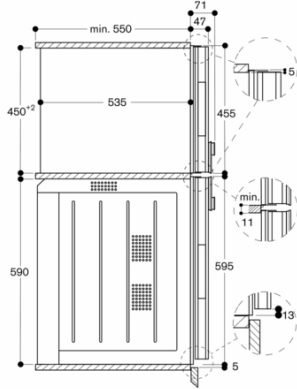

**Characteristics**  
**Type of micro-wave oven**  
 MW-Combi  
**Type of control**  
 Electronic  
**Color / Material Front**  
 Anthracite  
**Dimensions**  
**Cavity dimensions**  
 236.0 x 445.0 x 348.0  
**Approval certificates**  
 CE, E17D UKCA marking, Ukraine, VDE  
**Length of electrical supply cord**  
 150  
**Net weight**  
 37.2  
**Gross weight**  
 42.8  
**EAN code**  
 4242006249519  
**Maximum micro-wave power**  
 1000  
**Connection rating**  
 3100  
**Fuse protection**  
 16  
**Voltage**  
 220-240  
**Frequency**  
 60; 50  
**Plug type**  
 fixed connection, no plug  
**Cavity dimensions**  
 236.0 x 445.0 x 348.0

**Connection**  
 Total connected load 3.1 KW.  
 Connection cable 1.5 m without plug.

**Color Variants**

**BM450100**  
**Full glass door in Gaggenau Anthracite**  
**Width 60 cm**  
**BM450110**  
**Stainless steel-backed full glass door**  
**Width 60 cm**

**Included accessories**

1 x combination grid.  
 1 x glass tub.

**Product Variants**

**BM451100**  
**Combi-microwave oven 400 series**  
**Full glass door in Gaggenau Anthracite**  
**Width 60 cm**  
**Left-hinged**  
**Controls at the top**  
**BM454100**  
**Combi-microwave oven 400 series**  
**Full glass door in Gaggenau Anthracite**  
**Width 60 cm**  
**Right-hinged**  
**Controls at the bottom**  
**BM455100**  
**Combi-microwave oven 400 series**  
**Full glass door in Gaggenau Anthracite**  
**Width 60 cm**  
**Left-hinged**  
**Controls at the bottom**

BM450100  
 Combi-microwave oven 400 series  
 Full glass door in Gaggenau Anthracite  
 Width 60 cm  
 Right-hinged  
 Controls at the top  
 created on 2022-03-03  
 Page 2

Side view of BS 454/455, BM 454/455 above BO