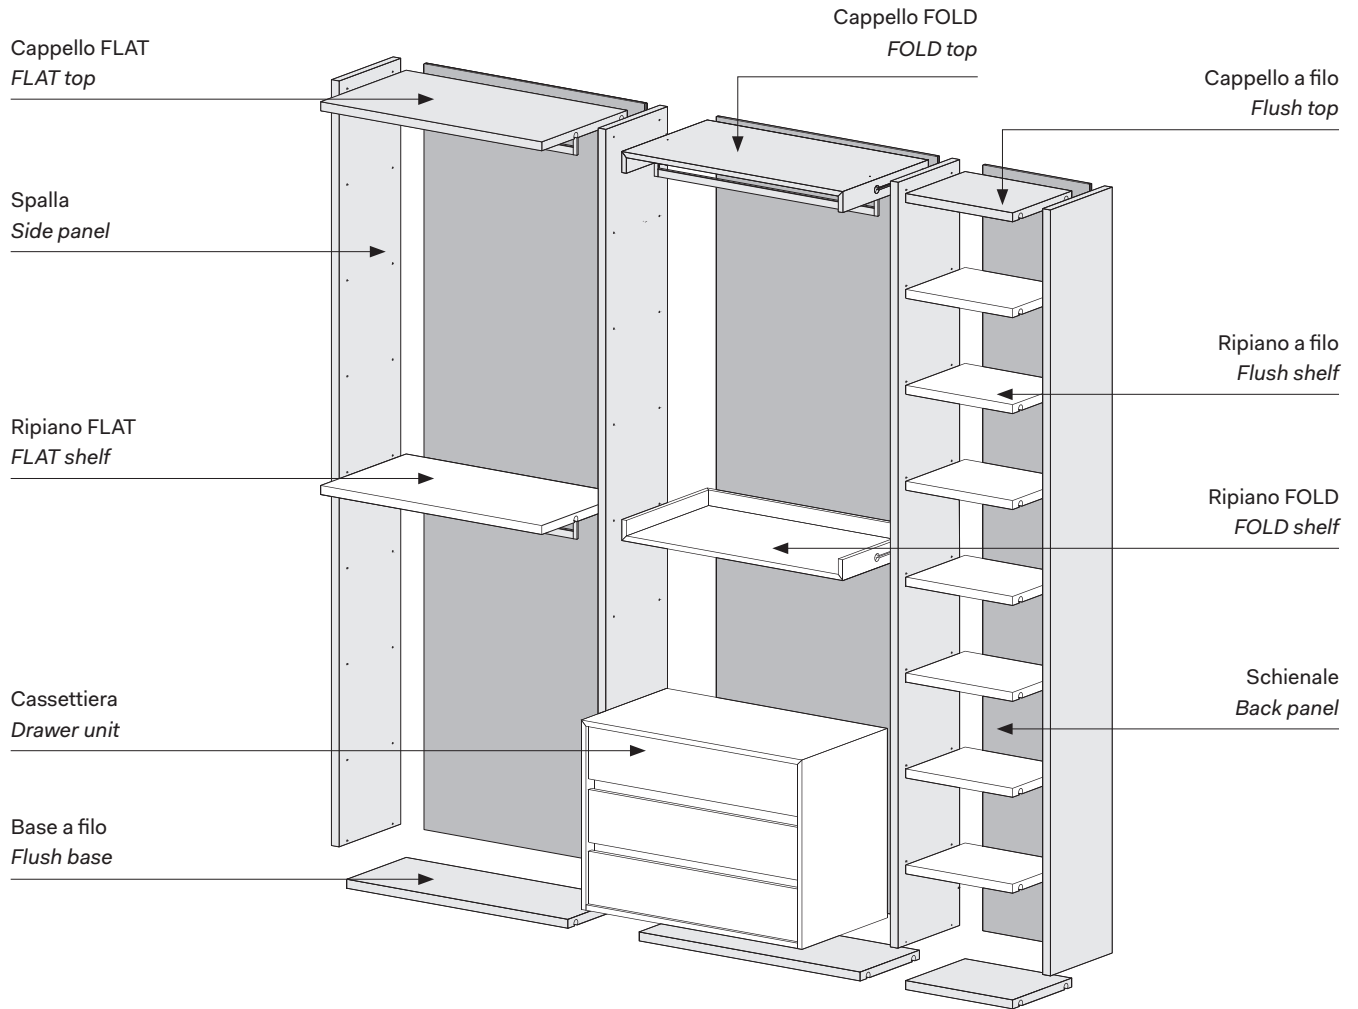

BEN walk-in closet

INFORMAZIONI TECNICHE
TECHNICAL INFORMATION

BEN walk-in closet

ALTEZZA HEIGHTS

LARGHEZZA E PROFONDITÀ WIDTHS AND DEPTHS

BEN walk-in closet

ACCESSORI CABINA BEN BEN WALK-IN CLOSETS ACCESSORIES

TUBI APPENDIABITI PLUS PLUS HANGING RAILS

misure L x H x P cm /
dimensions W x H x D cm

42 / 57 / 87 / 117 / angolo x 3 x 1,5
corner

APPENDIABITI SERVETTO CLOTHES LIFT

misure /
dimensions

Largh. da 72,5 a 117,5
Width from 72,5 to 117,5

PORTACRAVATTE FISSO FIXED TIE TRAY

misure L x H x P cm /
dimensions W x H x D cm

87 / 117 x 7 x 48

PORTAPANTALONI ESTRAIBILE CON FRONTALE LEGNO PULL-OUT TROUSER RACK WITH WOOD FRONT

misure L x H x P cm /
dimensions W x H x D cm

117 x 35 x 41

CASSETTIERA 2 CASSETTI
2-DRAWER UNIT

misure L x H x P cm /
dimensions W x H x D cm

57 / 87 / 117 x 42,4 x 48

CASSETTIERA 3 CASSETTI
3-DRAWER UNIT

misure L x H x P cm /
dimensions W x H x D cm