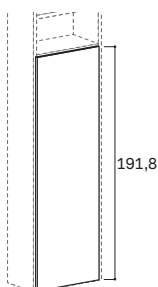

TUBI APPENDIABITI PLUS PLUS HANGING RAILS

misure L x H x P cm /
dimensions W x H x D cm

42 / 57 / 87 / 117 / angolo x 3 x 1,5
corner

APPENDIABITI SERVETTO CLOTHES LIFT

misure /
dimensions

Largh. da 72,5 a 117,5
Width from 72,5 to 117,5

87 / 117 x 7 x 48

RIPIANO PORTASCARPE SHOE RACK SHELF

misure L x H x P cm /
dimensions W x H x D cm

57 x 8,5 x 29,9

ANTA PER CABINA BEN SP. 2,2 CM DOOR FOR BEN WALK-IN CLOSET 2,2 CM THICK

misure L /
dimensions W cm

42 / 57 x 131 x 41

ELEMENTO A GIORNO PORTAMAGLIONI
OPEN JUMPER SHELVING UNIT

misure L x H x P cm /
dimensions W x H x D cm

87 / 117 x 35 x 41

ELEMENTO A GIORNO PORTAMAGLIONI
OPEN JUMPER SHELVING UNIT

misure L x H x P cm /
dimensions W x H x D cm

117 x 35 x 41

CASSETTIERA 2 CASSETTI
2-DRAWER UNIT

misure L x H x P cm /
dimensions W x H x D cm

57 / 87 / 117 x 42,4 x 48

CASSETTIERA 3 CASSETTI
3-DRAWER UNIT

misure L x H x P cm /
dimensions W x H x D cm