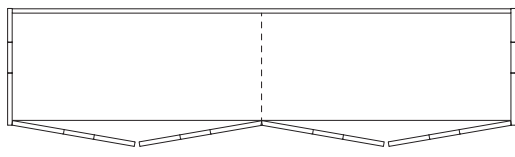

A run of vertical lines creating rhythm and movement. Doors standing proud of the top so that they can be gripped for opening. These are the distinguishing features of the Stripe sideboard, which stands on vertical blades of chrome-finish metal.

MADIA STRIPE / STRIPE SIDEBOARD

MADIA STRIPE CON 3 ANTE STRIPE SIDEBOARD WITH 3 FRONTS

168

51,1

Larghezza Width	Profondità Depth	Altezza Height	Peso Weight
168 cm	51,1 cm	73,5 cm	86,26 kg

Peso Weight
Con top in light stone sp. 0,6 cm With 0,6cm-thick light stone top
90,89 kg

Peso Weight
Con top in marmo e pietra lavica sp. 2 cm With 2cm-thick marble and lava stone top
131,23 kg

Peso Weight
Con top in cuoio sp. 0,5 cm With 0,5cm-thick leather top
86,26 kg

MADIA STRIPE / STRIPE SIDEBOARD

MADIA STRIPE CON 4 ANTE STRIPE SIDEBOARD WITH 4 FRONTS

51,1

222,8

Larghezza Width	Profondità Depth	Altezza Height	Peso Weight
<u>222,8 cm</u>	<u>51,1 cm</u>	<u>73,5 cm</u>	<u>106,42 kg</u>

			Peso Weight
Con top in light stone sp. 0,6 cm With 0,6cm-thick light stone top			113,22 kg