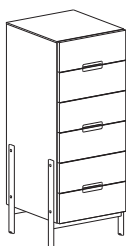

Float is a collection designed with the idea of reinstating the importance of each part making up the piece of furniture. Moved to the outside, the feet become a distinctive visual feature. Following the sideboard created for the living room, the collection has been extended and Float introduced into the bedroom, too, now enhanced with a bedside table, tallboy and chest of drawers that can be customized with any of the matt and oxidized lacquered colours.

MODELLI / TYPES

COMODINO FLOAT 2 CASSETTI / FLOAT 2-DRAWERS BEDSIDE TABLE

Larghezza <i>Width</i>	Profondità <i>Depth</i>	Altezza <i>Height</i>	Peso <i>Weight</i>
<u>50 cm</u>	<u>51,5 cm</u>	<u>50 cm</u>	<u>20,5 kg</u>
<u>58 cm</u>	<u>51,5 cm</u>	<u>50 cm</u>	<u>22,86 kg</u>

COMÒ FLOAT 4 CASSETTI / FLOAT 4-DRAWERS CHEST

Larghezza <i>Width</i>	Profondità <i>Depth</i>	Altezza <i>Height</i>	Peso <i>Weight</i>
<u>132 cm</u>	<u>51,5 cm</u>	<u>85,6 cm</u>	<u>82,4 kg</u>

SETTIMANALE FLOAT 6 CASSETTI / FLOAT 6-DRAWERS TALLBOY

Larghezza <i>Width</i>	Profondità <i>Depth</i>	Altezza <i>Height</i>	Peso <i>Weight</i>
<u>50 cm</u>	<u>51,5 cm</u>	<u>121 cm</u>	<u>53,79 kg</u>
<u>58 cm</u>	<u>51,5 cm</u>	<u>121 cm</u>	<u>62,4 kg</u>