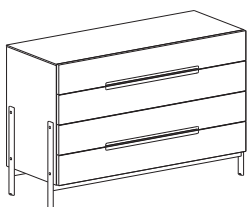

Float is a collection designed with the idea of reinstating the importance of each part making up the piece of furniture. Moved to the outside, the feet become a distinctive visual feature. Following the sideboard created for the living room, the collection has been extended and Float introduced into the bedroom, too, now enhanced with a bedside table, tallboy and chest of drawers that can be customized with any of the matt and oxidized lacquered colours.

MODELLI / TYPES

COMODINO FLOAT 2 CASSETTI / FLOAT 2-DRAWERS BEDSIDE TABLE

Larghezza <i>Width</i>	Profondità <i>Depth</i>	Altezza <i>Height</i>	Peso <i>Weight</i>
<u>50 cm</u>	<u>51,5 cm</u>	<u>50 cm</u>	<u>20,5 kg</u>
<u>58 cm</u>	<u>51,5 cm</u>	<u>50 cm</u>	<u>22,86 kg</u>

COMÒ FLOAT 4 CASSETTI / FLOAT 4-DRAWERS CHEST

Larghezza <i>Width</i>	Profondità <i>Depth</i>	Altezza <i>Height</i>	Peso <i>Weight</i>
<u>132 cm</u>	<u>51,5 cm</u>	<u>85,6 cm</u>	<u>82,4 kg</u>

SETTIMANALE FLOAT 6 CASSETTI / FLOAT 6-DRAWERS TALLBOY