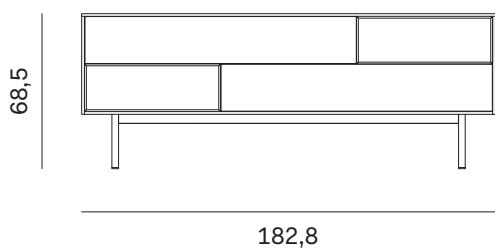

The Rim sideboard is a unit that teams closed storage with open shelving, the juxtaposition of solids and voids allowing it to furnish any space with personality. The carcass - which comes in the noce or olmo termotrattato finishes, or any of the matt and oxidized lacquered colour options - is paired with fronts in the same finishes as well as the gloss lacquered option, and with open shelving in a matt or oxidized lacquered finish. Adding the finishing touch to the sideboard, which comes in three versions, is the base, which has two height options - 15 or 24 cm - and is available in a choice of matt, oxidized or metal lacquered finishes.

MADIA RIM / RIM SIDEBOARD

MADIA RIM QUADRATA - CON BASAMENTO H. 24 CM SQUARE RIM SIDEBOARD - WITH BASE H 24 CM

Larghezza Width	Profondità Depth	Altezza Height	Peso Weight
<u>122,8 cm</u>	<u>43 cm</u>	<u>110,5 cm</u>	<u>87,5 kg</u>

MADIA RIM QUADRATA - CON BASAMENTO H. 15 CM SQUARE RIM SIDEBOARD - WITH BASE H 15 CM

Larghezza Width	Profondità Depth	Altezza Height	Peso Weight
<u>122,8 cm</u>	<u>43 cm</u>	<u>101,5 cm</u>	<u>87,5 kg</u>

MADIA RIM / RIM SIDEBOARD

MADIA RIM RETTANGOLARE BASSA - CON BASAMENTO H. 24 CM

LOW RECTANGULAR RIM SIDEBOARD - WITH BASE H 24 CM

Larghezza Width	Profondità Depth	Altezza Height	Peso Weight
<u>182,8 cm</u>	<u>43 cm</u>	<u>68,5 cm</u>	<u>118 kg</u>