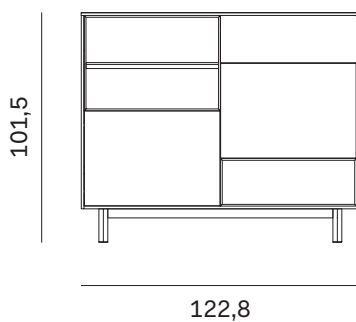

The Rim sideboard is a unit that teams closed storage with open shelving, the juxtaposition of solids and voids allowing it to furnish any space with personality. The carcass - which comes in the noce or olmo termotrattato finishes, or any of the matt and oxidized lacquered colour options - is paired with fronts in the same finishes as well as the gloss lacquered option, and with open shelving in a matt or oxidized lacquered finish. Adding the finishing touch to the sideboard, which comes in three versions, is the base, which has two height options - 15 or 24 cm - and is available in a choice of matt, oxidized or metal lacquered finishes.

MADIA RIM / RIM SIDEBOARD

MADIA RIM QUADRATA - CON BASAMENTO H. 24 CM SQUARE RIM SIDEBOARD - WITH BASE H 24 CM

Larghezza Width	Profondità Depth	Altezza Height	Peso Weight
<u>122,8 cm</u>	<u>43 cm</u>	<u>110,5 cm</u>	<u>87,5 kg</u>

MADIA RIM QUADRATA - CON BASAMENTO H. 15 CM SQUARE RIM SIDEBOARD - WITH BASE H 15 CM

Larghezza Width	Profondità Depth	Altezza Height	Peso Weight
<u>122,8 cm</u>	<u>43 cm</u>	<u>101,5 cm</u>	<u>87,5 kg</u>

MADIA RIM / RIM SIDEBOARD

MADIA RIM RETTANGOLARE BASSA - CON BASAMENTO H. 24 CM

LOW RECTANGULAR RIM SIDEBOARD - WITH BASE H 24 CM

Larghezza Width	Profondità Depth	Altezza Height	Peso Weight
<u>182,8 cm</u>	<u>43 cm</u>	<u>68,5 cm</u>	<u>118 kg</u>