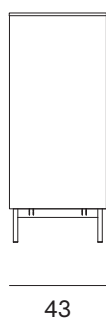

The Rim sideboard is a unit that teams closed storage with open shelving, the juxtaposition of solids and voids allowing it to furnish any space with personality. The carcass - which comes in the noce or olmo termotrattato finishes, or any of the matt and oxidized lacquered colour options - is paired with fronts in the same finishes as well as the gloss lacquered option, and with open shelving in a matt or oxidized lacquered finish. Adding the finishing touch to the sideboard, which comes in three versions, is the base, which has two height options - 15 or 24 cm - and is available in a choice of matt, oxidized or metal lacquered finishes.

MADIA RIM / RIM SIDEBOARD

MADIA RIM QUADRATA - CON BASAMENTO H. 24 CM SQUARE RIM SIDEBOARD - WITH BASE H 24 CM

Larghezza Width	Profondità Depth	Altezza Height	Peso Weight
<u>122,8 cm</u>	<u>43 cm</u>	<u>110,5 cm</u>	<u>87,5 kg</u>

MADIA RIM QUADRATA - CON BASAMENTO H. 15 CM SQUARE RIM SIDEBOARD - WITH BASE H 15 CM

Larghezza Width	Profondità Depth	Altezza Height	Peso Weight
<u>122,8 cm</u>	<u>43 cm</u>	<u>101,5 cm</u>	<u>87,5 kg</u>

MADIA RIM / RIM SIDEBOARD

MADIA RIM RETTANGOLARE BASSA - CON BASAMENTO H. 24 CM

LOW RECTANGULAR RIM SIDEBOARD - WITH BASE H 24 CM

Larghezza Width	Profondità Depth	Altezza Height	Peso Weight
<u>182,8 cm</u>	<u>43 cm</u>	<u>68,5 cm</u>	<u>118 kg</u>