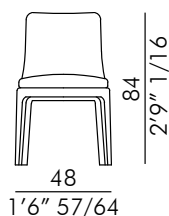

Informazioni tecniche / Technical informations

Descrizione tecnica / Technical description

Sedia e poltroncina imbottita con schienale trapuntato e base in legno massello di frassino tinto. Disponibile in pelle, ecopelle o tessuto. Rivestimento non sfoderabile.

Upholstered chair and armchair with a quilted backrest and an ash stained solid wooden base. Available in leather, eco-leather or fabric. Cover not removable.

Dimensioni / Dimensions

Consumi Stoffe / Fabric and leather requirements

MAX DIAMOND_base legno /
MAX DIAMOND_wood base

Tessuto / Fabric

H 140 cm x L 120 cm

Pelle / Leather

1,80 m²

Packaging

2 pz. per box = 0.48 m³

MAX arm DIAMOND_base legno /
MAX arm DIAMOND_wood base

Tessuto / Fabric

H 140 cm x L 130 cm

Pelle / Leather

2,70 m²

Packaging

1 pz. per box = 0.28 m³