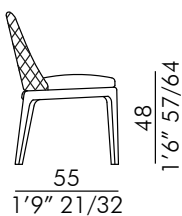

Informazioni tecniche / Technical informations

Descrizione tecnica / Technical description

Sedia e poltroncina imbottita con schienale trapuntato e base in legno massello di frassino tinto. Disponibile in pelle, ecopelle o tessuto. Rivestimento non sfoderabile.

Upholstered chair and armchair with a quilted backrest and an ash stained solid wooden base. Available in leather, eco-leather or fabric. Cover not removable.

Dimensioni / Dimensions

Consumi Stoffe / Fabric and leather requirements

MAX DIAMOND_base legno /
MAX DIAMOND_wood base

Tessuto / Fabric

H 140 cm x L 120 cm

Pelle / Leather

1,80 m²

Packaging

2 pz. per box = 0.48 m³

MAX arm DIAMOND_base legno /
MAX arm DIAMOND_wood base

Tessuto / Fabric

H 140 cm x L 130 cm

Pelle / Leather

2,70 m²

Packaging

1 pz. per box = 0.28 m³